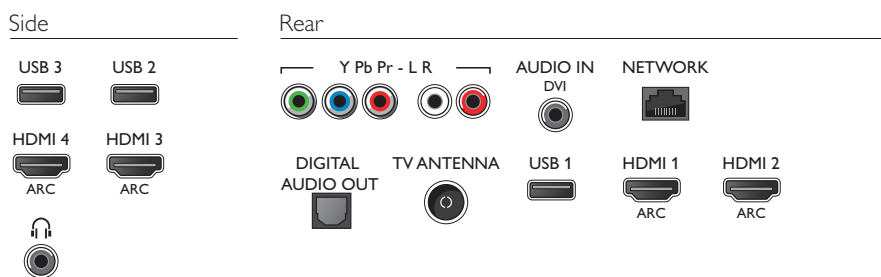

Accessories

- Included accessories: Remote Control, 2 x AAA Batteries, Tabletop swivel stand, Power cord, Quick start guide, Legal and safety brochure

Connections

Issue date 2015-12-09

Version: 3.2.1

12 NC: 8670 001 27033
EAN: 87 18863 00550 7